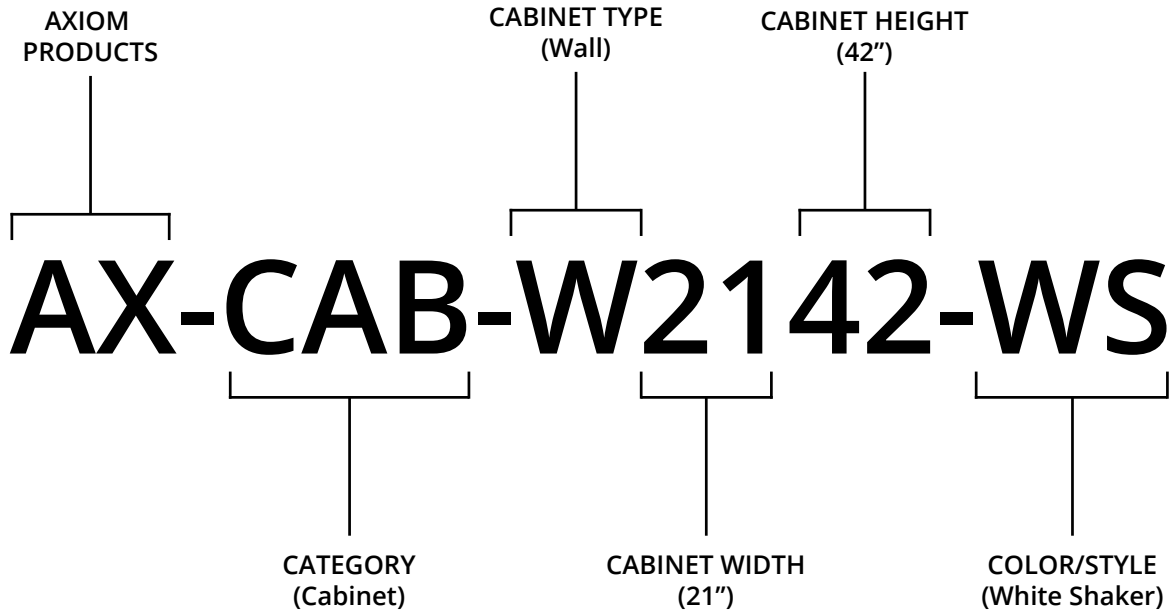

LO = Light Oak
Veneer

SL = Slate
Veneer

WO = Weathered Oak
Veneer

DO = Dark Oak
Veneer

MP = Maple
Veneer

CABINET PART BUILDER

CABINET PULL PART BUILDER

Wall Cabinets

SINGLE DOOR WALL CABINETS

Item Code			Width	Height	Depth
AX-CAB	W0942	Cabinet	9"	42"	12"
		Door	8.5"	41"	0.75"
	W1242	Cabinet	12"	42"	12"
		Door	11.5"	41"	0.75"
	W1542	Cabinet	15"	42"	12"
		Door	14.5"	41"	0.75"
	W1842	Cabinet	18"	42"	12"
		Door	17.5"	41"	0.75"
	W2142	Cabinet	21"	42"	12"
		Door	20.5"	41"	0.75"