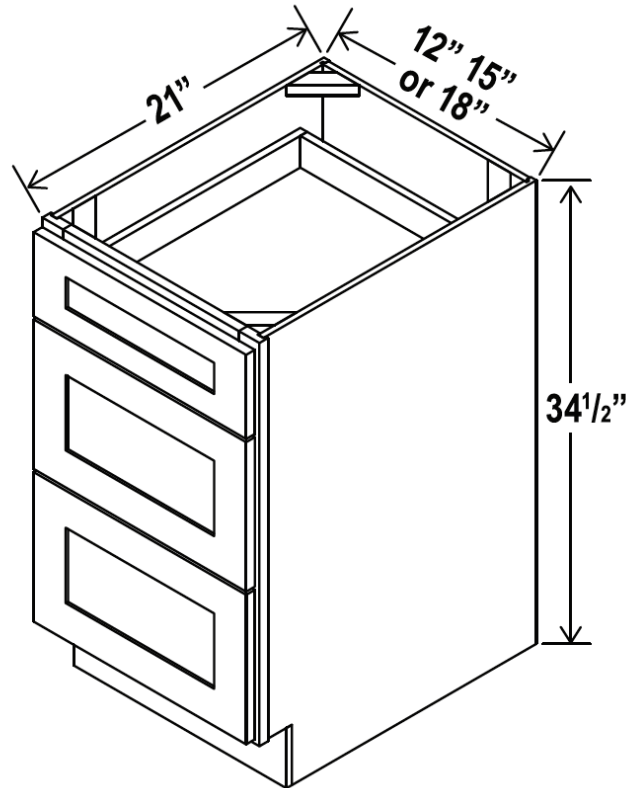

Base Cabinets

DOUBLE DOOR DOUBLE DRAWER

Item Code			Width	Height	Depth
AX-CAB	B30	Cabinet	30"	34.5"	24"
		Door	14.75"	22.5"	0.75"
		Drawer	14.75"	6.25"	0.75"
	B33	Cabinet	33"	34.5"	24"
		Door	16.25"	22.5"	0.75"
		Drawer	16.25"	6.25"	0.75"
	B36	Cabinet	36"	34.5"	24"
		Door	17.75"	22.5"	0.75"
		Drawer	17.75"	6.25"	0.75"
	B42	Cabinet	42"	34.5"	24"
		Door	20.75"	22.5"	0.75"
		Drawer	20.75"	6.25"	0.75"

Base Cabinets

SINK BASE DOUBLE DOOR FALSE DRAWER

Item Code			Width	Height	Depth
AX-CAB	SB30	Cabinet	30"	34.5"	24"
		Door	14.75"	22.5"	0.75"
		Drawer	14.75"	6.25"	0.75"
	SB33	Cabinet	33"	34.5"	24"
		Door	16.25"	22.5"	0.75"
		Drawer	16.25"	6.25"	0.75"
	SB36	Cabinet	36"	34.5"	24"
		Door	17.75"	22.5"	0.75"
		Drawer	17.75"	6.25"	0.75"

Base Cabinets

VANITY SINK BASE DOUBLE DOOR FALSE DRAWER

Item Code			Width	Height	Depth
AX-CAB	VSB30	Cabinet	30"	34.5"	24"
		Door	14.75"	22.5"	0.75"
		Drawer	14.75"	6.25"	0.75"
	VSB36	Cabinet	36"	34.5"	24"
		Door	17.75"	22.5"	0.75"
		Drawer	17.75"	6.25"	0.75"

Base Cabinets

VANITY SINK BASE DRAWER BANK

Item Code			Width	Height	Depth
AX-CAB	VDB12	Cabinet	12"	34.5"	21"
		Top Drawer	11.5"	6.25"	0.75"
		Bottom Drawer	11.5"	11.125"	0.75"
	VDB15	Cabinet	15"	34.5"	21"
		Top Drawer	14.5"	6.25"	0.75"
		Bottom Drawer	14.5"	11.125"	0.75"
	VDB18	Cabinet	18"	34.5"	21"
		Top Drawer	17.5"	6.25"	0.75"
		Bottom Drawer	17.5"	11.125"	0.75"