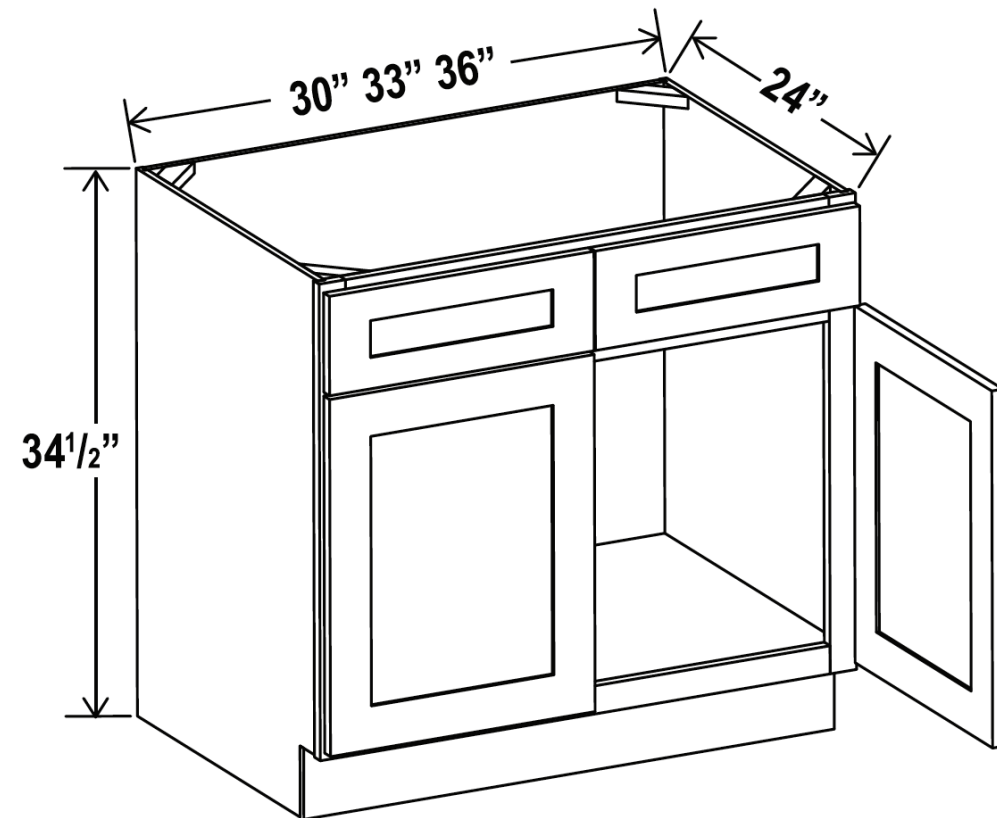

Base Cabinets

DOUBLE DOOR SINGLE DRAWER

Item Code			Width	Height	Depth
AX-CAB	B24	Cabinet	24"	34.5"	24"
		Door	11.75"	22.5"	0.75"
		Drawer	23.5"	6.25"	0.75"
	B27	Cabinet	27"	34.5"	24"
		Door	13.25"	22.5"	0.75"
		Drawer	26.5"	6.25"	0.75"

Base Cabinets

DOUBLE DOOR DOUBLE DRAWER

Item Code			Width	Height	Depth
AX-CAB	B30	Cabinet	30"	34.5"	24"
		Door	14.75"	22.5"	0.75"
		Drawer	14.75"	6.25"	0.75"
	B33	Cabinet	33"	34.5"	24"
		Door	16.25"	22.5"	0.75"
		Drawer	16.25"	6.25"	0.75"
	B36	Cabinet	36"	34.5"	24"
		Door	17.75"	22.5"	0.75"
		Drawer	17.75"	6.25"	0.75"
	B42	Cabinet	42"	34.5"	24"
		Door	20.75"	22.5"	0.75"
		Drawer	20.75"	6.25"	0.75"

Base Cabinets

SINK BASE DOUBLE DOOR FALSE DRAWER

Item Code			Width	Height	Depth
AX-CAB	SB30	Cabinet	30"	34.5"	24"
		Door	14.75"	22.5"	0.75"
		Drawer	14.75"	6.25"	0.75"
	SB33	Cabinet	33"	34.5"	24"
		Door	16.25"	22.5"	0.75"
		Drawer	16.25"	6.25"	0.75"
	SB36	Cabinet	36"	34.5"	24"
		Door	17.75"	22.5"	0.75"
		Drawer	17.75"	6.25"	0.75"