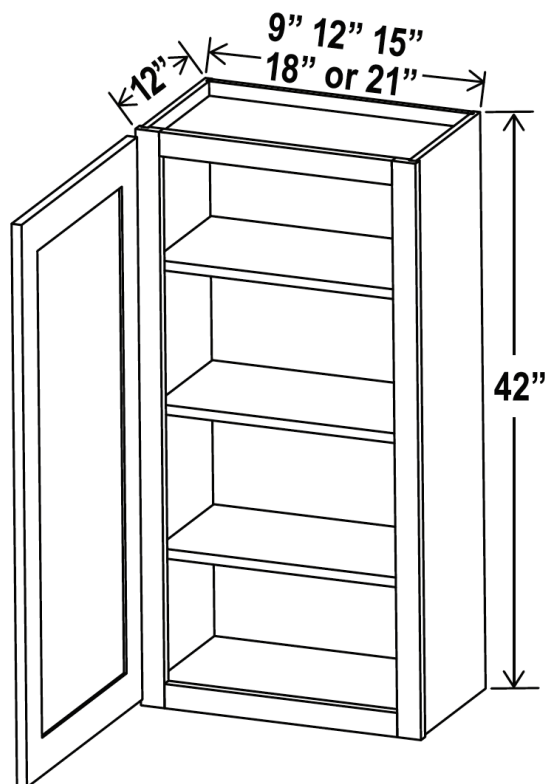

SINGLE DOOR WALL CABINETS

Item Code			Width	Height	Depth
AX-CAB	W0942	Cabinet	9"	42"	12"
		Door	8.5"	41"	0.75"
	W1242	Cabinet	12"	42"	12"
		Door	11.5"	41"	0.75"
	W1542	Cabinet	15"	42"	12"
		Door	14.5"	41"	0.75"
	W1842	Cabinet	18"	42"	12"
		Door	17.5"	41"	0.75"
	W2142	Cabinet	21"	42"	12"
		Door	20.5"	41"	0.75"

Wall Cabinets

SINGLE DOOR WALL CABINETS

Item Code			Width	Height	Depth
AX-CAB	W2442	Cabinet	24"	42"	12"
		Door	11.75"	41"	0.75"
	W2742	Cabinet	27"	42"	12"
		Door	13.25"	41"	0.75"
	W3042	Cabinet	30"	42"	12"
		Door	14.75"	41"	0.75"
	W3342	Cabinet	33"	42"	12"
		Door	16.25"	41"	0.75"
	W3642	Cabinet	36"	42"	12"
		Door	17.75"	41"	0.75"

Base Cabinets

DOUBLE DOOR SINGLE DRAWER

Item Code			Width	Height	Depth
AX-CAB	B24	Cabinet	24"	34.5"	24"
		Door	11.75"	22.5"	0.75"
		Drawer	23.5"	6.25"	0.75"
	B27	Cabinet	27"	34.5"	24"
		Door	13.25"	22.5"	0.75"
		Drawer	26.5"	6.25"	0.75"

Base Cabinets

DOUBLE DOOR DOUBLE DRAWER

Item Code			Width	Height	Depth
AX-CAB	B30	Cabinet	30"	34.5"	24"
		Door	14.75"	22.5"	0.75"
		Drawer	14.75"	6.25"	0.75"
	B33	Cabinet	33"	34.5"	24"
		Door	16.25"	22.5"	0.75"
		Drawer	16.25"	6.25"	0.75"
	B36	Cabinet	36"	34.5"	24"
		Door	17.75"	22.5"	0.75"
		Drawer	17.75"	6.25"	0.75"
	B42	Cabinet	42"	34.5"	24"
		Door	20.75"	22.5"	0.75"
		Drawer	20.75"	6.25"	0.75"