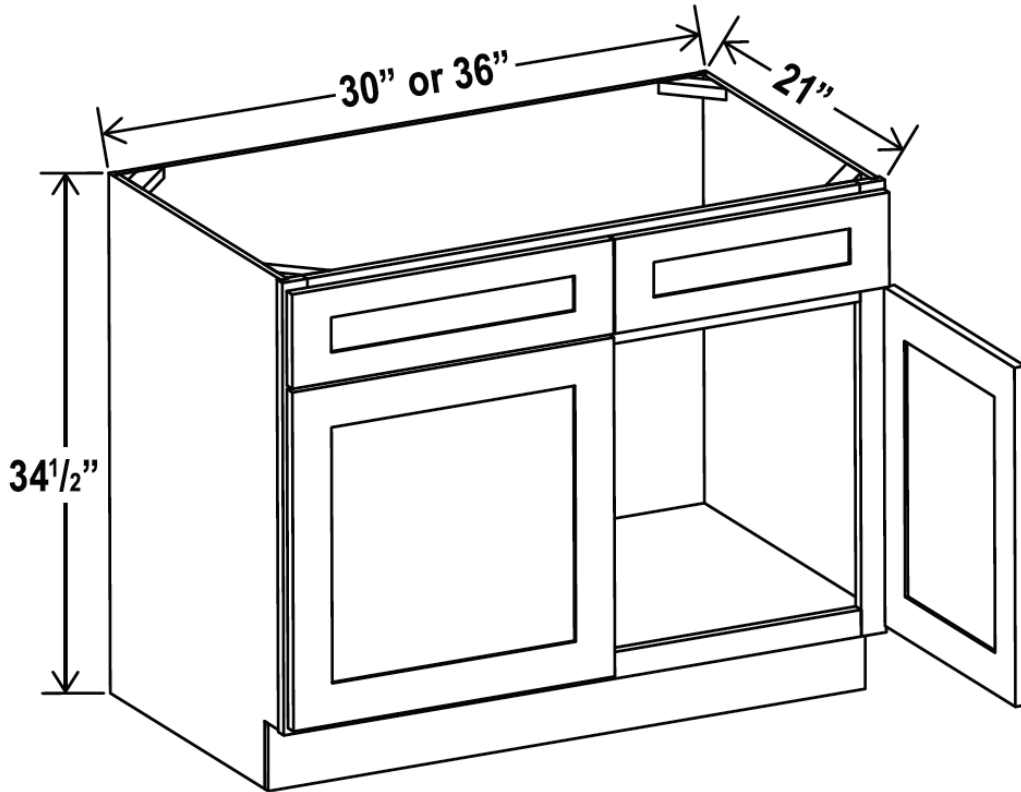

Base Cabinets

DOUBLE DOOR DOUBLE DRAWER

Item Code			Width	Height	Depth
AX-CAB	B30	Cabinet	30"	34.5"	24"
		Door	14.75"	22.5"	0.75"
		Drawer	14.75"	6.25"	0.75"
	B33	Cabinet	33"	34.5"	24"
		Door	16.25"	22.5"	0.75"
		Drawer	16.25"	6.25"	0.75"
	B36	Cabinet	36"	34.5"	24"
		Door	17.75"	22.5"	0.75"
		Drawer	17.75"	6.25"	0.75"
	B42	Cabinet	42"	34.5"	24"
		Door	20.75"	22.5"	0.75"
		Drawer	20.75"	6.25"	0.75"

Base Cabinets

SINK BASE DOUBLE DOOR FALSE DRAWER

Item Code			Width	Height	Depth
AX-CAB	SB30	Cabinet	30"	34.5"	24"
		Door	14.75"	22.5"	0.75"
		Drawer	14.75"	6.25"	0.75"
	SB33	Cabinet	33"	34.5"	24"
		Door	16.25"	22.5"	0.75"
		Drawer	16.25"	6.25"	0.75"
	SB36	Cabinet	36"	34.5"	24"
		Door	17.75"	22.5"	0.75"
		Drawer	17.75"	6.25"	0.75"

Base Cabinets

VANITY SINK BASE DOUBLE DOOR FALSE DRAWER

Item Code			Width	Height	Depth
AX-CAB	VSB30	Cabinet	30"	34.5"	24"
		Door	14.75"	22.5"	0.75"
		Drawer	14.75"	6.25"	0.75"
	VSB36	Cabinet	36"	34.5"	24"
		Door	17.75"	22.5"	0.75"
		Drawer	17.75"	6.25"	0.75"