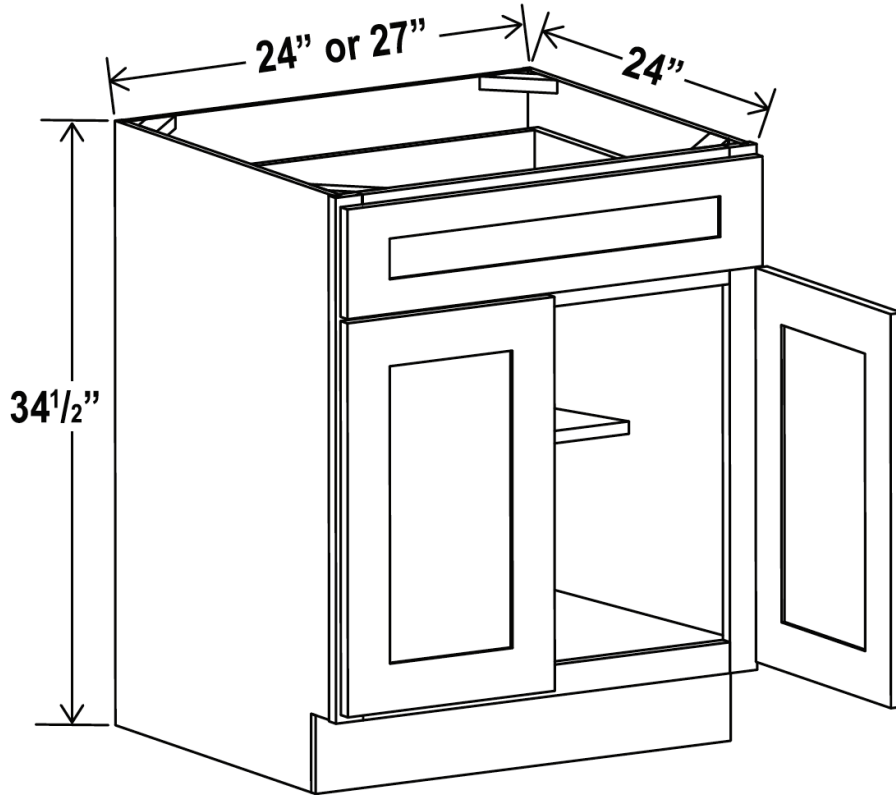

SINGLE DOOR WALL CABINETS

Item Code			Width	Height	Depth
AX-CAB	W0942	Cabinet	9"	42"	12"
		Door	8.5"	41"	0.75"
	W1242	Cabinet	12"	42"	12"
		Door	11.5"	41"	0.75"
	W1542	Cabinet	15"	42"	12"
		Door	14.5"	41"	0.75"
	W1842	Cabinet	18"	42"	12"
		Door	17.5"	41"	0.75"
	W2142	Cabinet	21"	42"	12"
		Door	20.5"	41"	0.75"

Wall Cabinets

SINGLE DOOR WALL CABINETS

Item Code			Width	Height	Depth
AX-CAB	W2442	Cabinet	24"	42"	12"
		Door	11.75"	41"	0.75"
	W2742	Cabinet	27"	42"	12"
		Door	13.25"	41"	0.75"
	W3042	Cabinet	30"	42"	12"
		Door	14.75"	41"	0.75"
	W3342	Cabinet	33"	42"	12"
		Door	16.25"	41"	0.75"
	W3642	Cabinet	36"	42"	12"
		Door	17.75"	41"	0.75"

Base Cabinets

DOUBLE DOOR SINGLE DRAWER

Item Code			Width	Height	Depth
AX-CAB	B24	Cabinet	24"	34.5"	24"
		Door	11.75"	22.5"	0.75"
		Drawer	23.5"	6.25"	0.75"
	B27	Cabinet	27"	34.5"	24"
		Door	13.25"	22.5"	0.75"
		Drawer	26.5"	6.25"	0.75"

Base Cabinets

DOUBLE DOOR DOUBLE DRAWER

Item Code			Width	Height	Depth
AX-CAB	B30	Cabinet	30"	34.5"	24"
		Door	14.75"	22.5"	0.75"
		Drawer	14.75"	6.25"	0.75"
	B33	Cabinet	33"	34.5"	24"
		Door	16.25"	22.5"	0.75"
		Drawer	16.25"	6.25"	0.75"
	B36	Cabinet	36"	34.5"	24"
		Door	17.75"	22.5"	0.75"
		Drawer	17.75"	6.25"	0.75"
	B42	Cabinet	42"	34.5"	24"
		Door	20.75"	22.5"	0.75"
		Drawer	20.75"	6.25"	0.75"