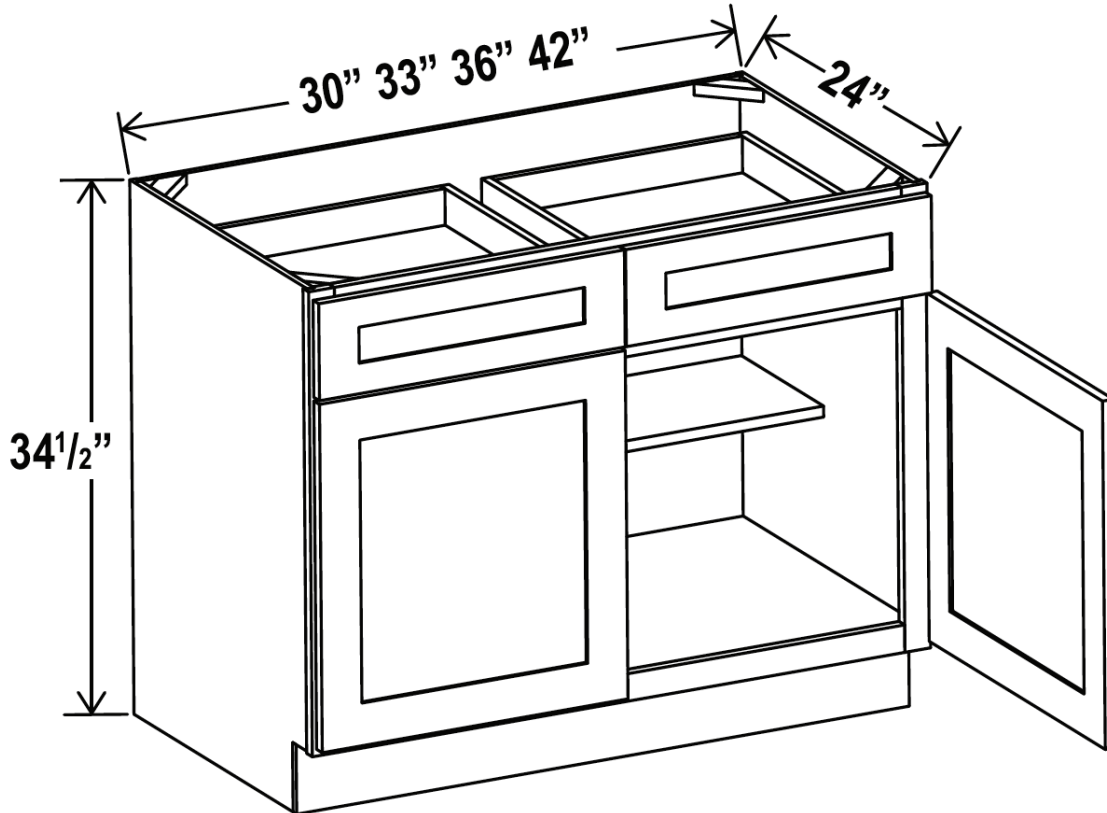

Base Cabinets

DOUBLE DOOR SINGLE DRAWER

Item Code			Width	Height	Depth
AX-CAB	B24	Cabinet	24"	34.5"	24"
		Door	11.75"	22.5"	0.75"
		Drawer	23.5"	6.25"	0.75"
	B27	Cabinet	27"	34.5"	24"
		Door	13.25"	22.5"	0.75"
		Drawer	26.5"	6.25"	0.75"

Base Cabinets

DOUBLE DOOR DOUBLE DRAWER

Item Code			Width	Height	Depth
AX-CAB	B30	Cabinet	30"	34.5"	24"
		Door	14.75"	22.5"	0.75"
		Drawer	14.75"	6.25"	0.75"
	B33	Cabinet	33"	34.5"	24"
		Door	16.25"	22.5"	0.75"
		Drawer	16.25"	6.25"	0.75"
	B36	Cabinet	36"	34.5"	24"
		Door	17.75"	22.5"	0.75"
		Drawer	17.75"	6.25"	0.75"
	B42	Cabinet	42"	34.5"	24"
		Door	20.75"	22.5"	0.75"
		Drawer	20.75"	6.25"	0.75"

Base Cabinets

SINK BASE DOUBLE DOOR FALSE DRAWER

Item Code			Width	Height	Depth
AX-CAB	SB30	Cabinet	30"	34.5"	24"
		Door	14.75"	22.5"	0.75"
		Drawer	14.75"	6.25"	0.75"
	SB33	Cabinet	33"	34.5"	24"
		Door	16.25"	22.5"	0.75"
		Drawer	16.25"	6.25"	0.75"
	SB36	Cabinet	36"	34.5"	24"
		Door	17.75"	22.5"	0.75"
		Drawer	17.75"	6.25"	0.75"