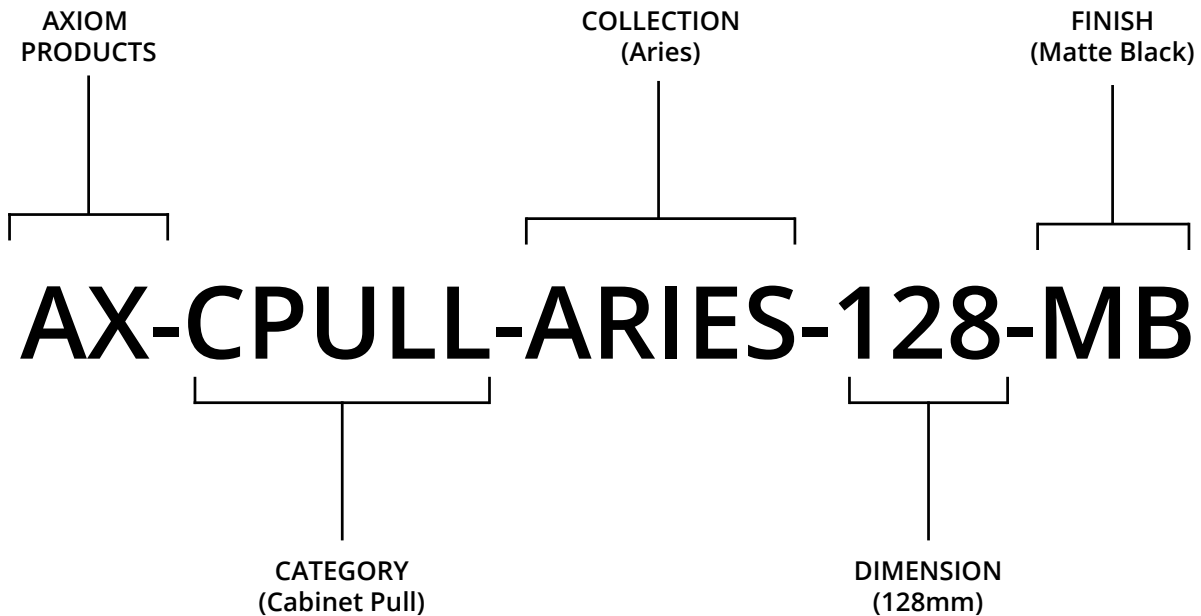

LO = Light Oak
Veneer

SL = Slate
Veneer

WO = Weathered Oak
Veneer

DO = Dark Oak
Veneer

MP = Maple
Veneer

CABINET PART BUILDER

CABINET PULL PART BUILDER

Wall Cabinets