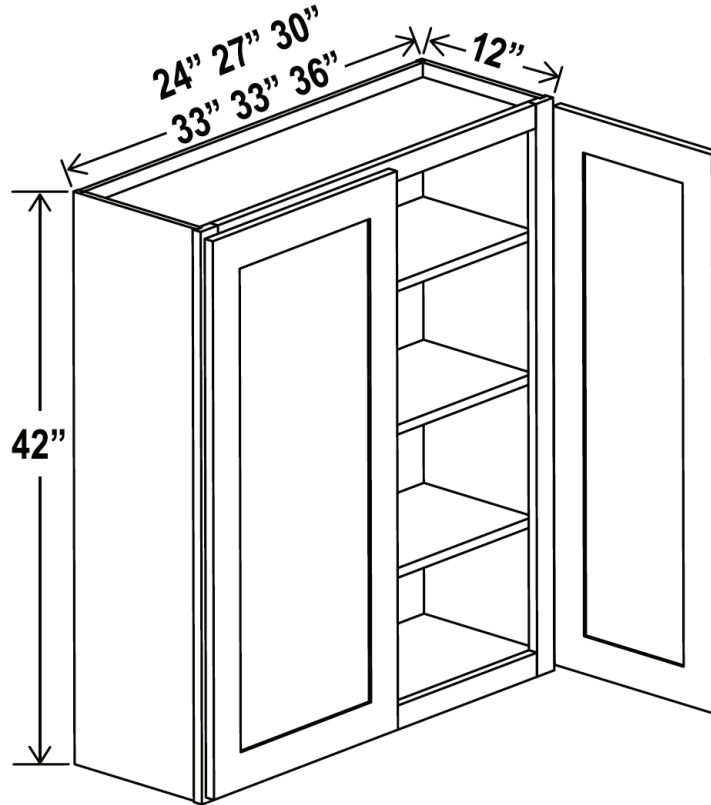

SINGLE DOOR WALL CABINETS

Item Code			Width	Height	Depth
AX-CAB	W0942	Cabinet	9"	42"	12"
		Door	8.5"	41"	0.75"
	W1242	Cabinet	12"	42"	12"
		Door	11.5"	41"	0.75"
	W1542	Cabinet	15"	42"	12"
		Door	14.5"	41"	0.75"
	W1842	Cabinet	18"	42"	12"
		Door	17.5"	41"	0.75"
	W2142	Cabinet	21"	42"	12"
		Door	20.5"	41"	0.75"

Wall Cabinets

SINGLE DOOR WALL CABINETS

Item Code			Width	Height	Depth
AX-CAB	W2442	Cabinet	24"	42"	12"
		Door	11.75"	41"	0.75"
	W2742	Cabinet	27"	42"	12"
		Door	13.25"	41"	0.75"
	W3042	Cabinet	30"	42"	12"
		Door	14.75"	41"	0.75"
	W3342	Cabinet	33"	42"	12"
		Door	16.25"	41"	0.75"
	W3642	Cabinet	36"	42"	12"
		Door	17.75"	41"	0.75"

Base Cabinets

DOUBLE DOOR SINGLE DRAWER

Item Code			Width	Height	Depth
AX-CAB	B24	Cabinet	24"	34.5"	24"
		Door	11.75"	22.5"	0.75"
		Drawer	23.5"	6.25"	0.75"
	B27	Cabinet	27"	34.5"	24"
		Door	13.25"	22.5"	0.75"
		Drawer	26.5"	6.25"	0.75"

Base Cabinets

DOUBLE DOOR DOUBLE DRAWER

Item Code			Width	Height	Depth
AX-CAB	B30	Cabinet	30"	34.5"	24"
		Door	14.75"	22.5"	0.75"
		Drawer	14.75"	6.25"	0.75"
	B33	Cabinet	33"	34.5"	24"
		Door	16.25"	22.5"	0.75"
		Drawer	16.25"	6.25"	0.75"
	B36	Cabinet	36"	34.5"	24"
		Door	17.75"	22.5"	0.75"
		Drawer	17.75"	6.25"	0.75"
	B42	Cabinet	42"	34.5"	24"
		Door	20.75"	22.5"	0.75"
		Drawer	20.75"	6.25"	0.75"