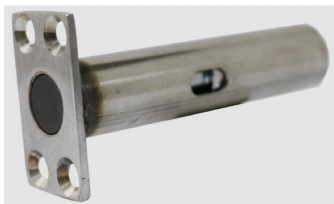

Door Hardware

AX-DHCD-1051

Auxilliary Fire Bolt for Less Bottom Rod