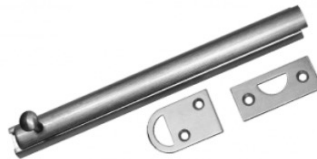

AX-DHA-1180

3" Brass Surface Bolt