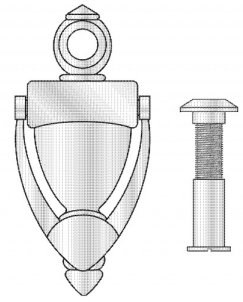

Pull Handle 10" CTC

AX-DHA-1124

Pull Handle 8" CTC

AX-DHA-1126

Pull Handle 6" CTC

AX-DHA-1130

Push Plate with "Push" Engraved 4" x 16"

AX-DHA-1132

Solid Bar Pull Handle 10" CTC

AX-DHA-1134

Solid Bar Pull Handle 8" CTC

AX-DHA-1136

Solid Bar Pull Handle 6" CTC

Door Hardware

AX-DHA-1138

Solid Brass Door Knocker

AX-DHA-1140

Solid Brass Door Knocker with 180°
Door Viewer

AX-DHA-1142

Solid Brass Door Knocker

AX-DHA-1144

Solid Brass Door Knocker with 160°
Door Viewer

AX-DHA-1146

Solid Brass Door Knocker with 160°
Door Viewer

AX-DHA-1148

Solid Brass Door Knocker with 180°
Door Viewer

AX-DHA-1150

Solid Brass Door Knocker with 160°
Door Viewer

AX-DHA-1152

Brass Door Viewer 160°

AX-DHA-1154

Brass Door Viewer 180°