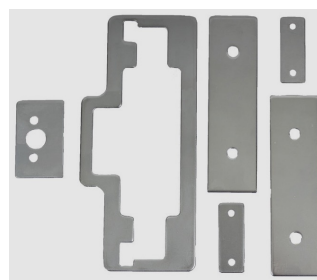

AX-DHCD-1041

Glass Bead for Vertical Rod