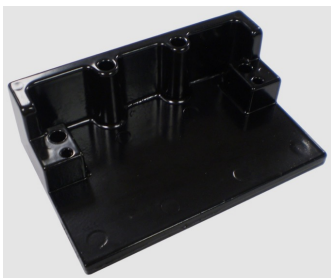

AX-DHCD-1046

Coordinator Mounting Bracket