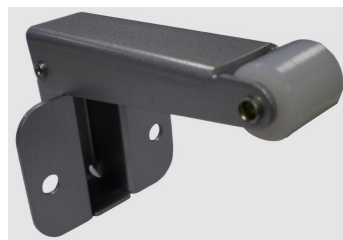

AX-DHCD-1048

Carry Bar