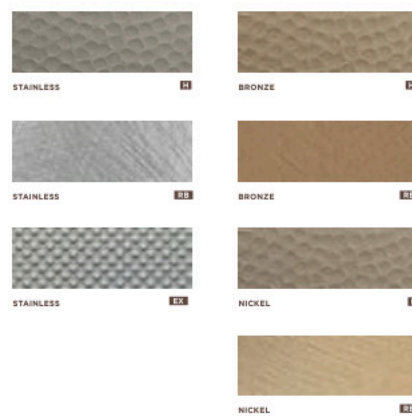

METALLIC COLOR COLLECTION