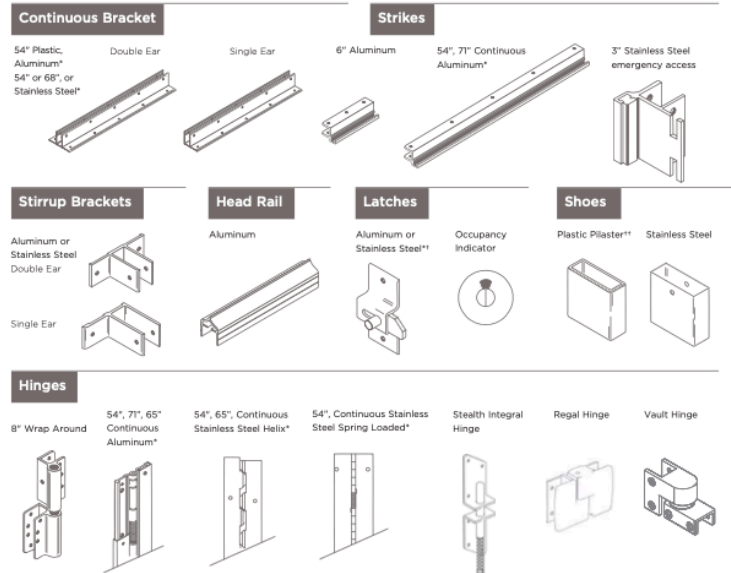

Toilet Partitions