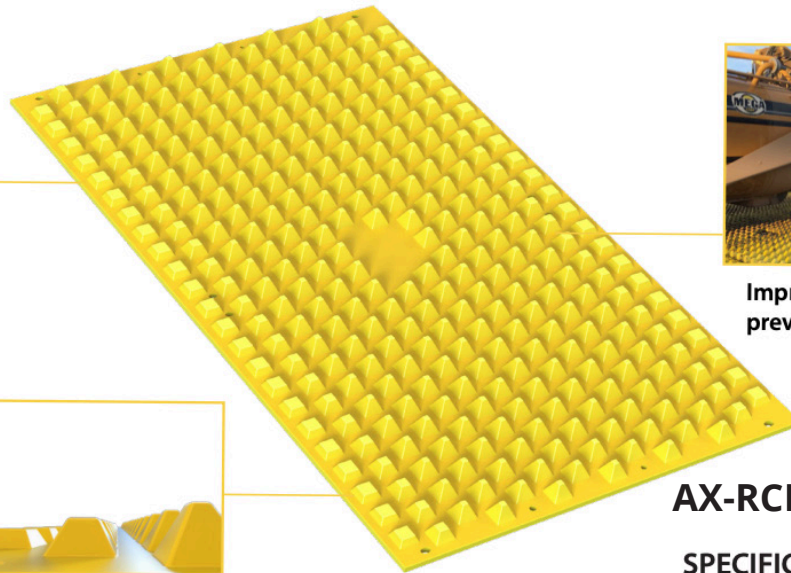

Wired/Wireless Connection
Programmed to call 911

Low Voltage Media Center

AX-LV-1000

CONSTRUCTION & SAFETY EQUIPMENT

Reusable Construction Entrance

INSTALL IN
30
MINUTES

CRUSH RATING
2.8
MILLION IBS.

LIFE SPAN
10+
YEARS

Pyramids effectively clean tires through compression and stretching without damage to the tire

Built-in ramp for gradual transition onto and off of mats

Improves compliance, prevents road hazards

AX-RCE-12X7