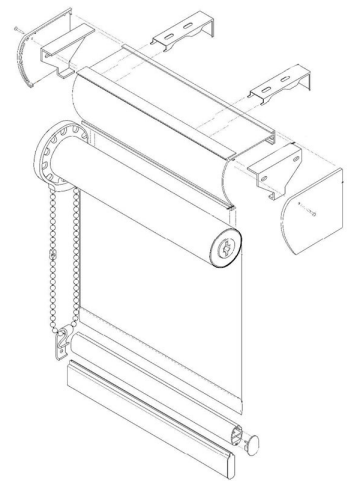

Standard- Curved Insert Fascia