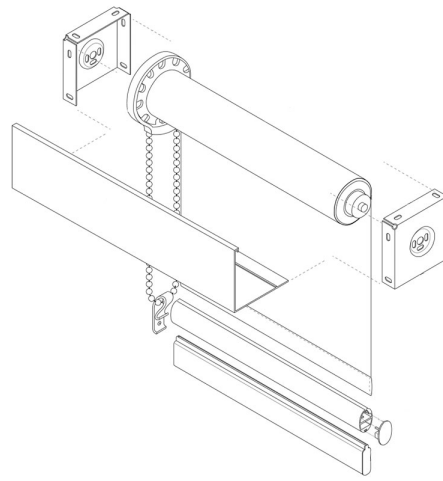

Standard- Metal Fascia