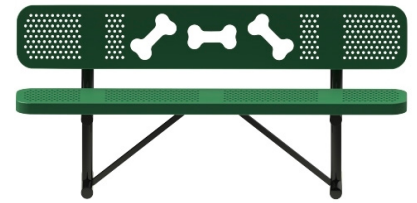

AX-472012

Dog Themed Bone Bench
Tough Thermoplastic coating
Ground or surface mounting
72" Long - Steel frame