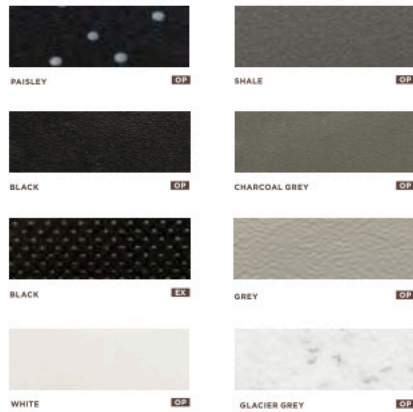

Durable HDPE material

Large selection of colors and textures

Customizable Partitions & Engraveable

Fire Rating Options

Three ADA Compliant Configurations

25-Year Warranty

Toilet Partitions

TRADITIONAL COLOR COLLECTION