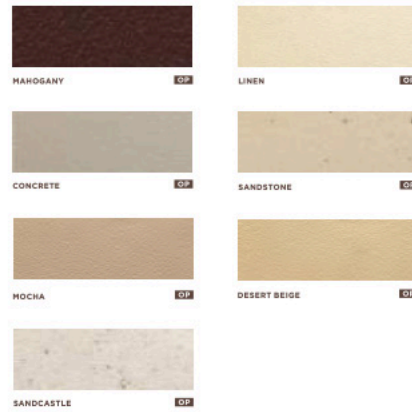

WARM TONE COLOR COLLECTION