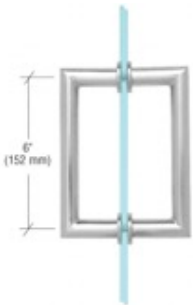

AX-GEH2-PD6

Polished Chrome 6" Round Tubing Mitered Corner Back-to-Back Pull Handle