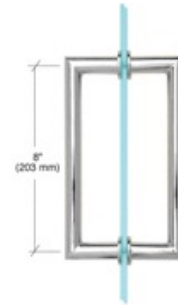

AX-GEH2-PD8

Polished Chrome 8" Round Tubing Mitered Corner Back-to-Back Pull Handle